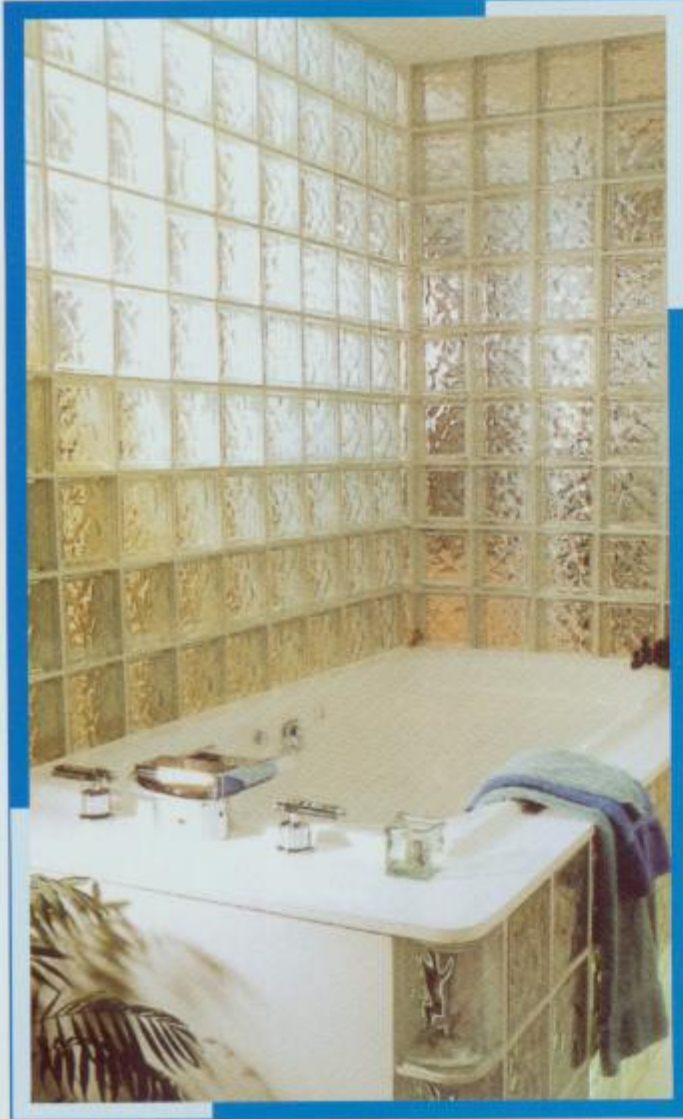

WECK®

Design-Line...

Dreams in Glass Blocks

WECK® Glass Blocks are made from two separate sections of pressed glass which are sealed together at high temperatures. This process gives the blocks excellent thermal and noise insulation characteristics. WECK® Glass Blocks offer the additional benefit of security due to their elevated resistance to pressure. Privacy is of no concern as WECK's wide assortment of designs meet the most demanding tastes. Because of these qualities WECK® Glass Blocks can be used in innumerable applications. Aesthetically, walls made with WECK® Glass Blocks are brilliant and clean as they open up rooms with a sensation of spaciousness.

In this catalogue WECK® illustrates its entire line of designs, colors, sizes, and specialty blocks. The first section treats WECK's wide assortment of metric blocks, while the latter section is dedicated to WECK's "Imperial" and Designer Blocks.

Glass Block windows and walls are building elements that bear no load. They must be separated from the adjoining masonry by expansion joints. For more information concerning WECK® Glass Blocks, accessories, and installation instructions, please consult your local distributor.