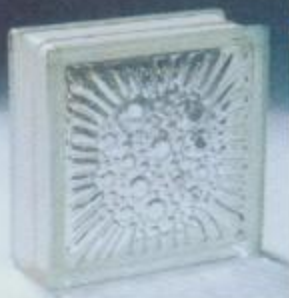

HELIOS

- 1919 / 8 - 190x190x 80 mm
- 2424 / 8 - 240x240x 80 mm